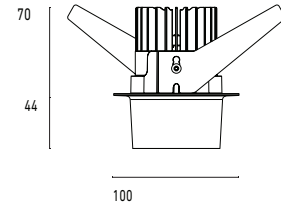

101 10 000312.012

Model

Name	Mono 100 Type 3 Recessed Downlighter
Finish	Structured White
Area	Indoor

System

Power (Luminaire)	16W
Power (System)	19W
Voltage	240V-AC
Optics	Rotationally Symmetrical Direct 15°
Colour Temperature	3000°K
Luminous Flux	1320lm
TM30	Rf95 Rg103
CRI	Ra98
Lumen Maintenance	L90 B10 50000hrs
Chromaticity	<3 McAdam Step Ellipse
Articulation	Fixed
Cut-Out	
Ingress Protection	IP44
Control Device	Remote Phase DIM (Included)
Class	III